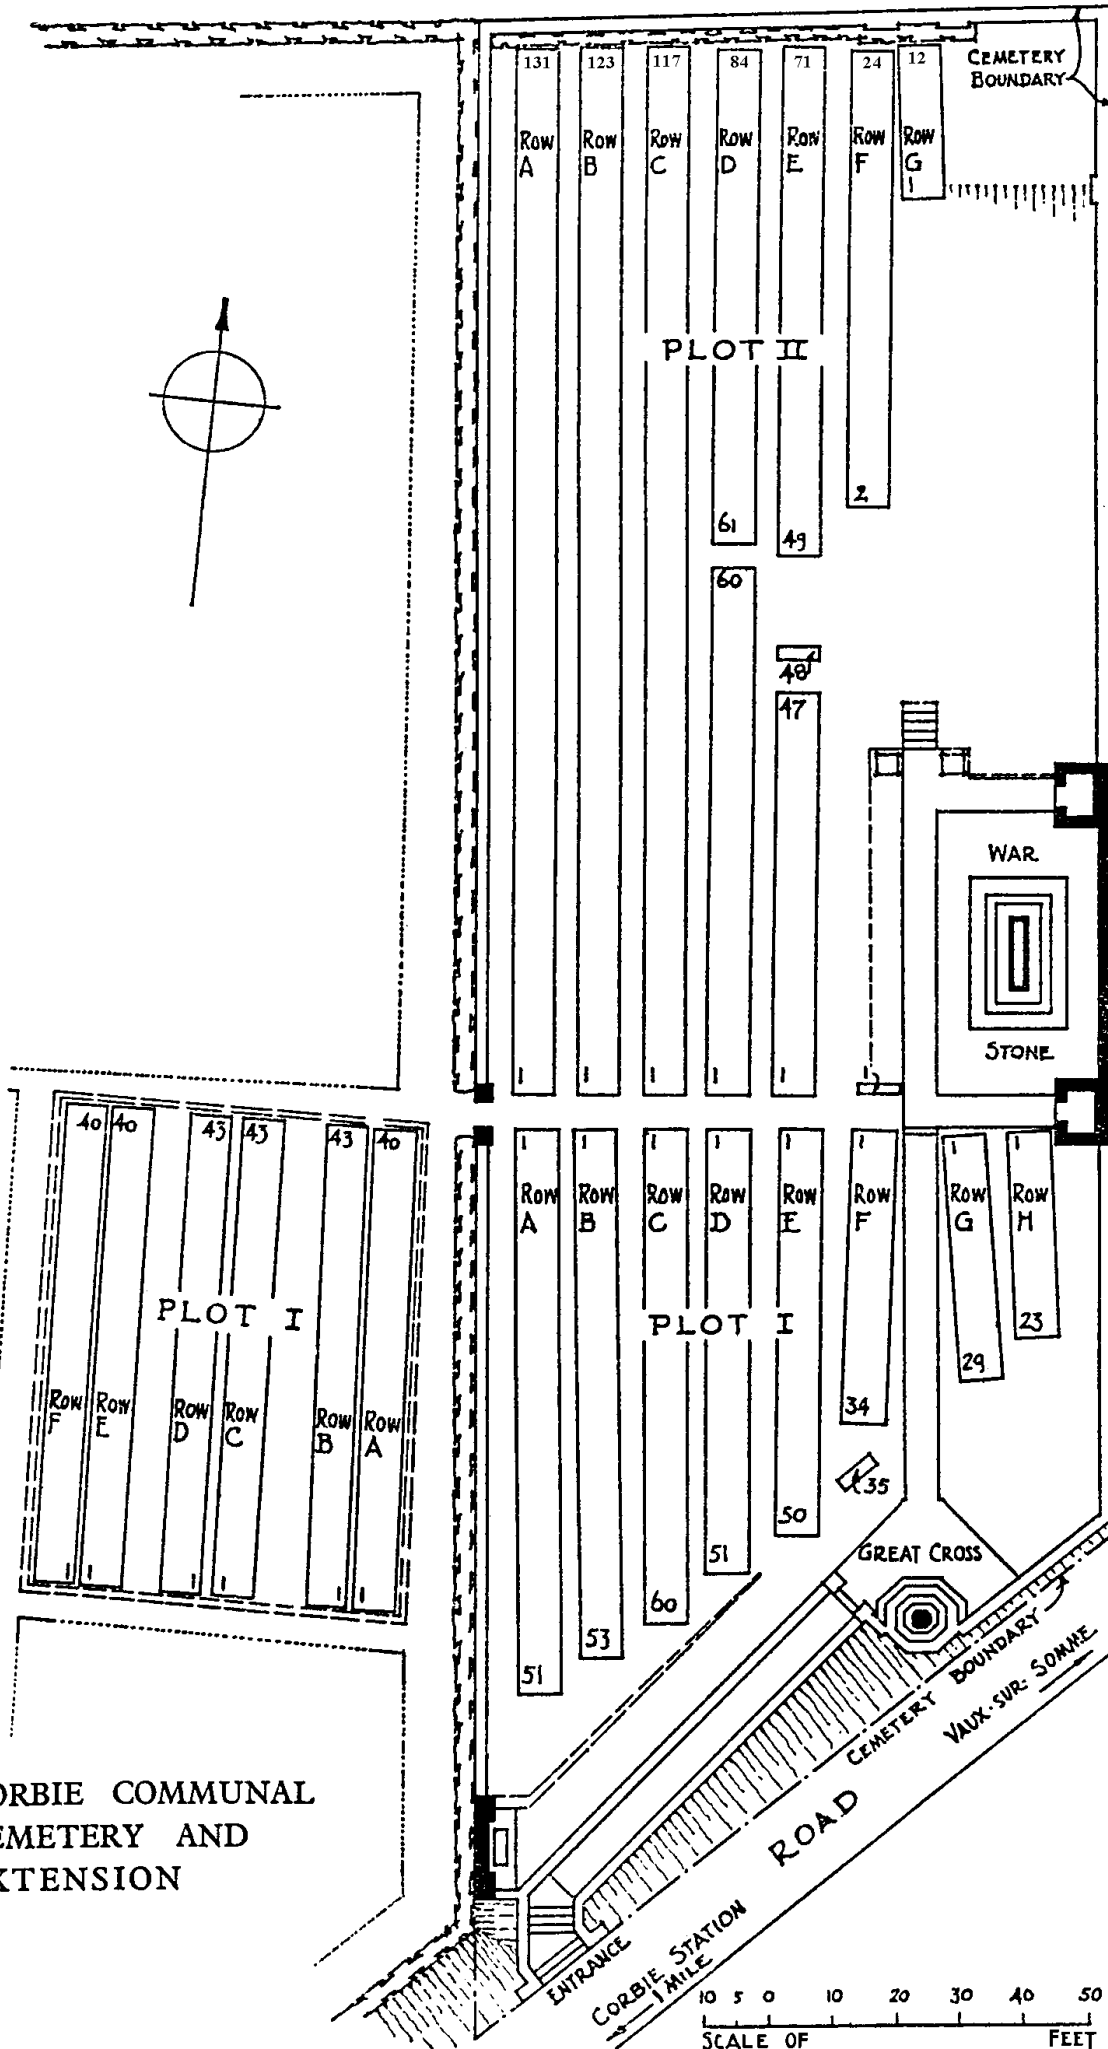

COMMUNAL CEMETERY

EXTENSION

CORBIE COMMUNAL CEMETERY AND EXTENSION

SCALE OF 10 5 0 10 20 30 40 50 FEET